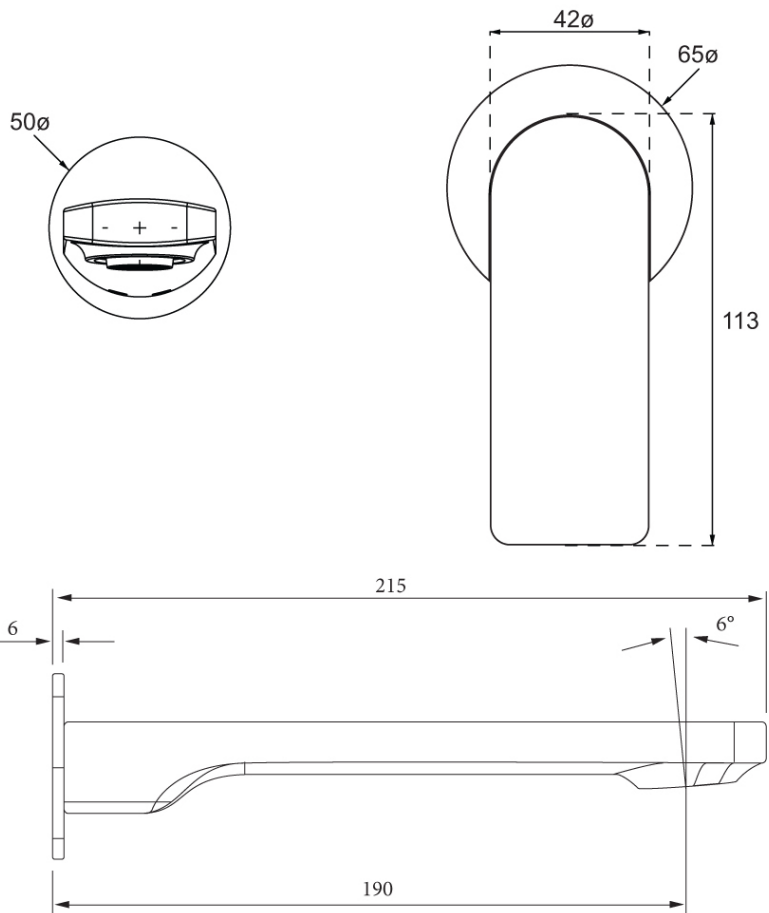

Magnum Wall Mounted Basin Mixer Trim

Matte Black

Product Image

Product Details

Code:	TVW10995XB
Brand:	Villeroy & Boch
Range:	Magnum
Warranty:	15 Years*
WELS:	5 Star 5 LPM, Reg #: T36489

Additional Features

Technical Specification

Required Product

ColourChoice TVW0035161

Recommended Products

Additional Notes

- 115mm Centres
- 35mm Ceramic Cartridge
- Spout Can Be Positioned On The Left Hand Side Of The Mixer Only

Installation Instructions

- * NOT COMPATIBLE WITH UNIVERSAL BODY
- * ONLY USE COLOURCHOICE BODY TVW0035161

*Please visit argentaust.com.au/warranty to view the full warranty

Note: All dimensions are in millimetres and are subject to normal manufacturing variations. Always use the physical product measurements for cut-outs and rough-ins as the technical details shown may differ from the actual product. Use acetic cured silicone sealant. Do not use epoxy type adhesives. Clean with damp cloth. Do not use abrasive cleaners, liquids or pastes.